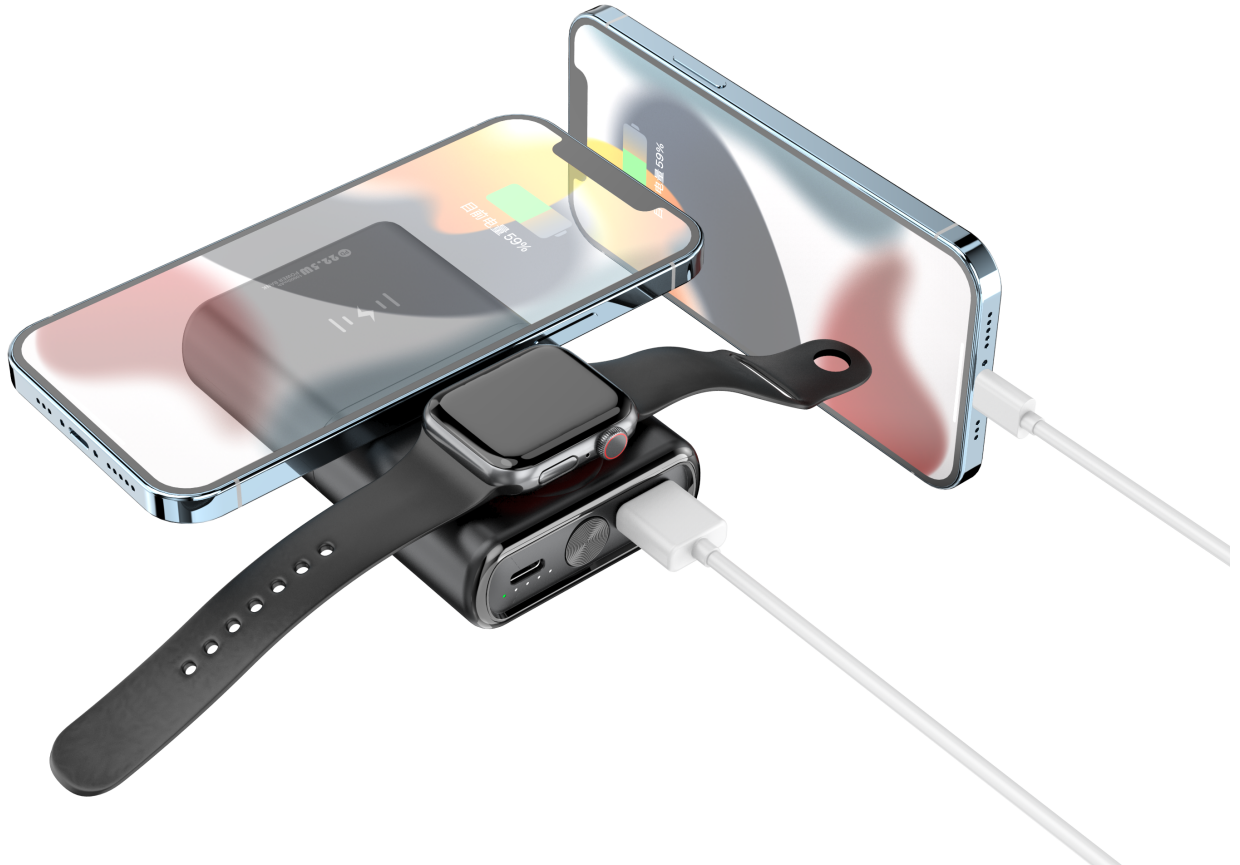

## Model No: PB-1027 22.5W PD fast charger Power Bank

22.5W PD fast charger Power Bank

Rating: Not Rated Yet  
Price

[Ask a question about this product](#)

Description

Model No., PB-1027

22.5W PD fast charger  
Capacity of 10,000 mAh  
Built-in 15W wireless charger  
Built-in 2.5W Apple watch charger  
Super compact size

Battery cell: polymer Lithium battery  
Capacity: 10,000mAh  
Type-C port:input & output, 5V/3A, 9V/2A, 12V/1.5A  
USB A port:output,4.5V/5A,5V/4.5A, 5 V/3 A, 9V/2A, 12V/1.5A  
Wireless output(mobile phone): max to15W  
Wireless output(iWatch): 2.5W  
Size:107.5\*63\*25mm, 210g