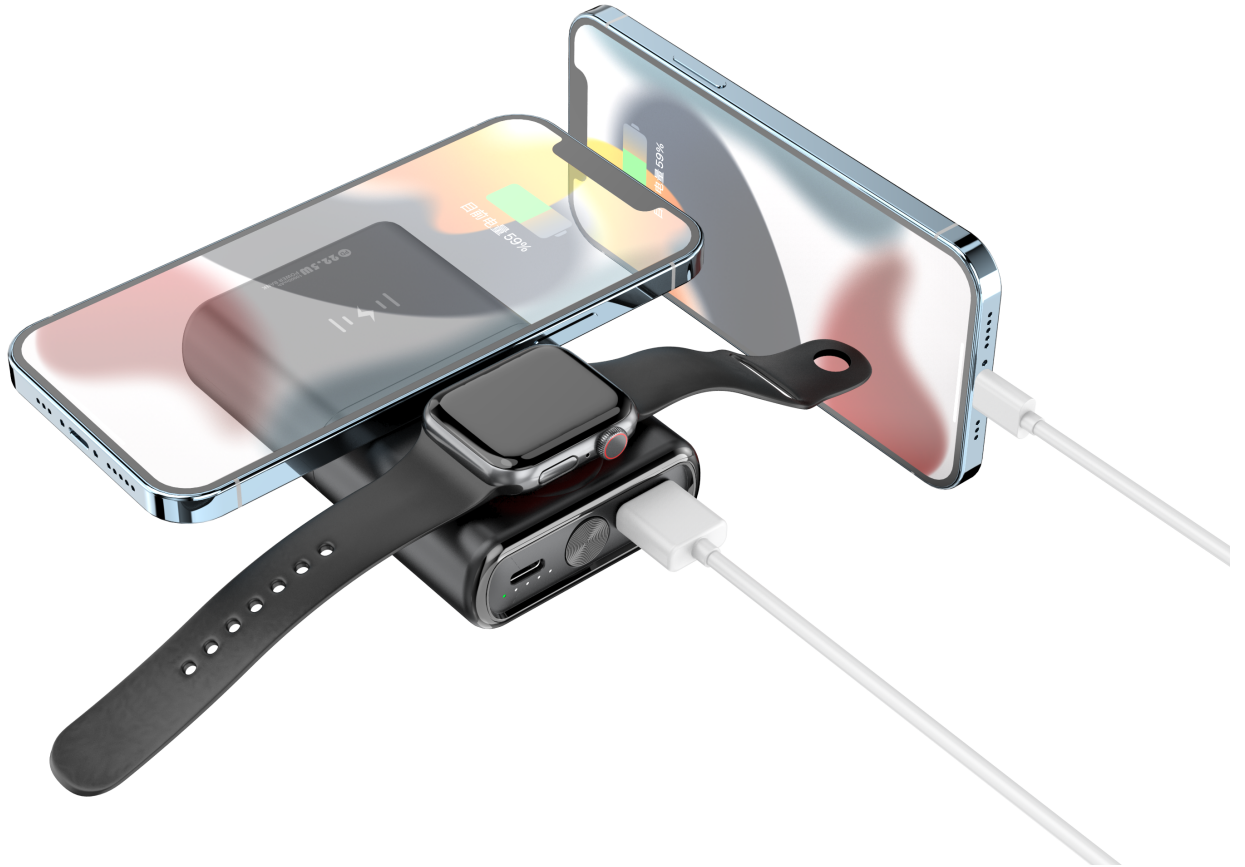

Model No: PB-1027 22.5W PD fast charger Power Bank

22.5W PD fast charger Power Bank

Rating: Not Rated Yet
Price

[Ask a question about this product](#)

Description

Model No., PB-1027

22.5W PD fast charger
Capacity of 10,000 mAh
Built-in 15W wireless charger
Built-in 2.5W Apple watch charger
Super compact size

Battery cell: polymer Lithium battery
Capacity: 10,000mAh
Type-C port:input & output, 5V/3A, 9V/2A, 12V/1.5A
USB A port:output,4.5V/5A,5V/4.5A, 5 V/3 A, 9V/2A, 12V/1.5A
Wireless output(mobile phone): max to15W
Wireless output(iWatch): 2.5W
Size:107.5*63*25mm, 210g