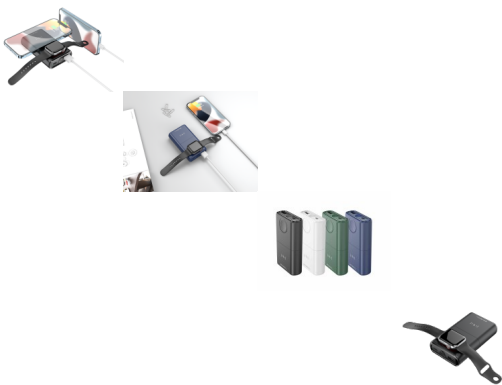

## Model No: PB-1027 22.5W PD fast charger Power Bank

22.5W PD fast charger Power Bank

Rating: Not Rated Yet  
Price

[Ask a question about this product](#)

Description

Model No., PB-1027

22.5W PD fast charger  
Capacity of 10,000 mAh  
Built-in 15W wireless charger  
Built-in 2.5W Apple watch charger  
Super compact size

Battery cell: polymer Lithium battery  
Capacity: 10,000mAh  
Type-C port:input & output, 5V/3A, 9V/2A, 12V/1.5A  
USB A port:output,4.5V/5A,5V/4.5A, 5 V/3 A, 9V/2A, 12V/1.5A  
Wireless output(mobile phone): max to15W  
Wireless output(iWatch): 2.5W  
Size:107.5\*63\*25mm, 210g