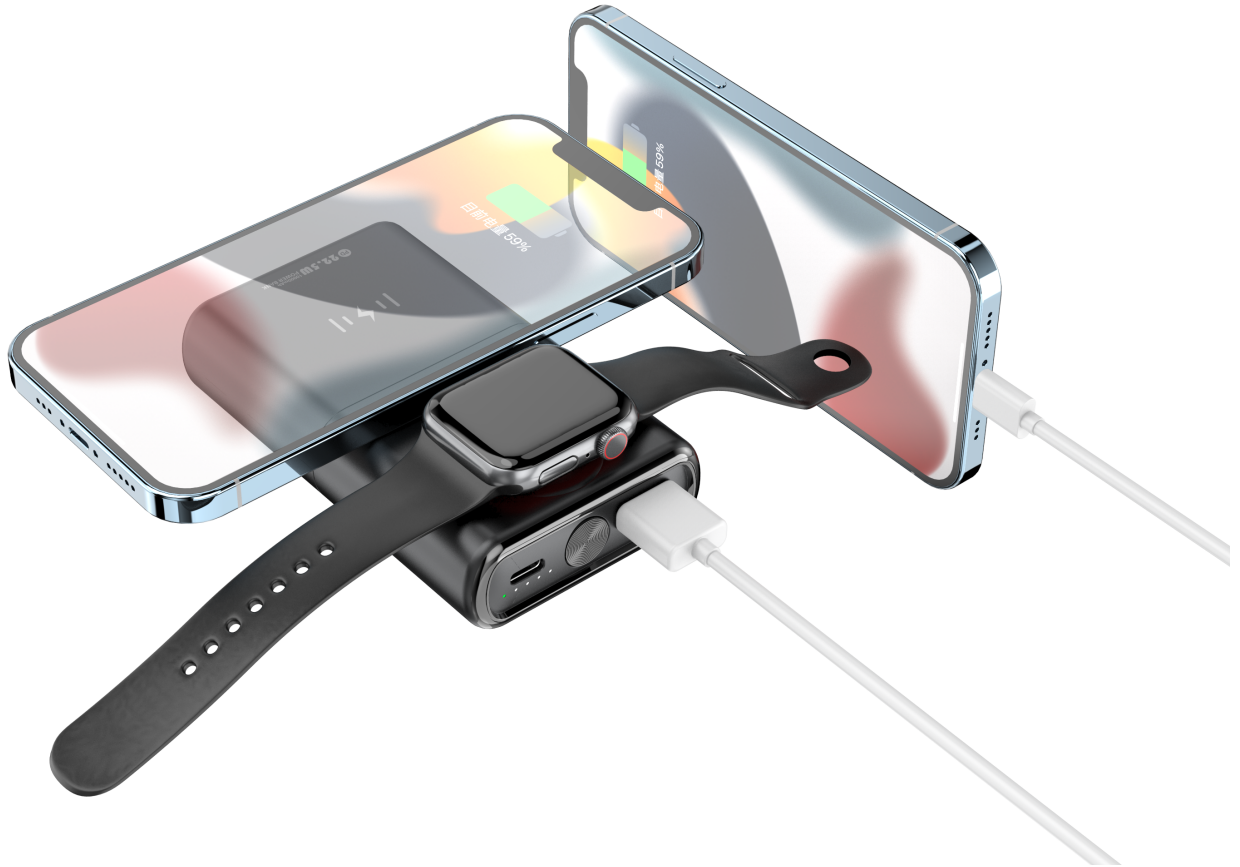

## Model No: PB-1027 22.5W PD fast charger Power Bank

22.5W PD fast charger Power Bank

Rating: Not Rated Yet  
Price

[Ask a question about this product](#)

Description

Model No., PB-1027

22.5W PD fast charger  
Capacity of 10,000 mAh  
Built-in 15W wireless charger  
Built-in 2.5W Apple watch charger  
Super compact size

Battery cell: polymer Lithium battery  
Capacity: 10,000mAh  
Type-C port:input & output, 5V/3A, 9V/2A, 12V/1.5A  
USB A port:output,4.5V/5A,5V/4.5A, 5 V/3 A, 9V/2A, 12V/1.5A  
Wireless output(mobile phone): max to15W  
Wireless output(iWatch): 2.5W  
Size:107.5\*63\*25mm, 210g