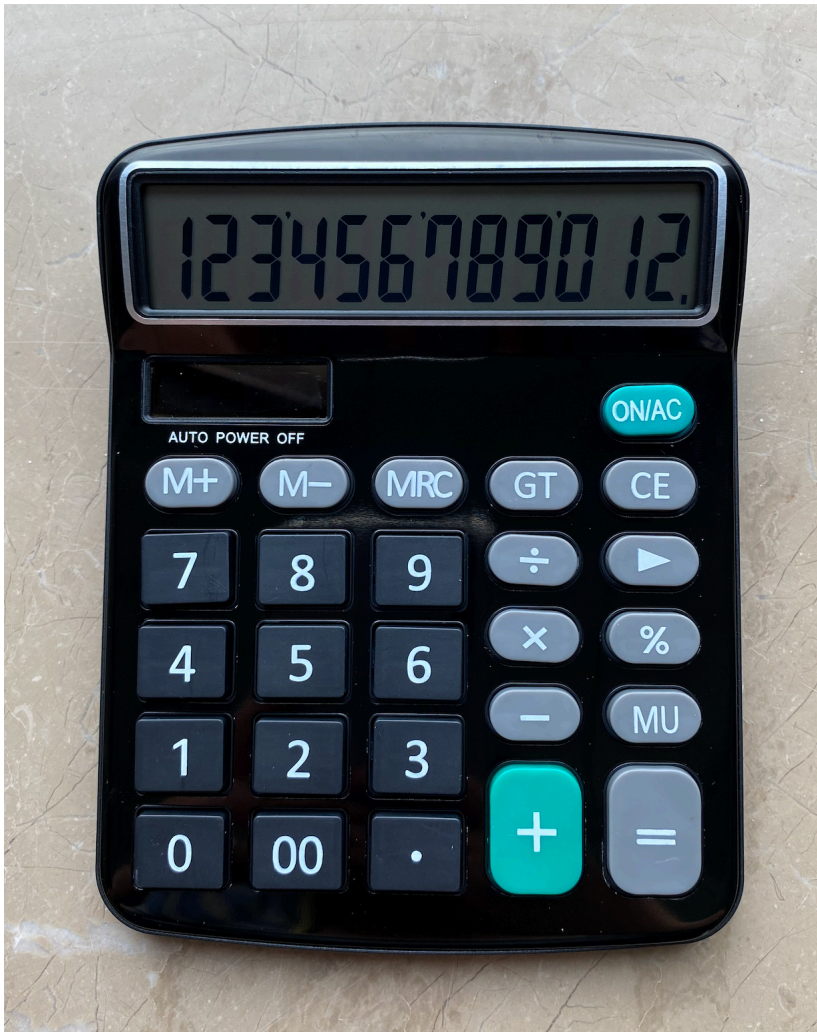

## JS-CA1515 12 Digits Desktop Calculator with Aluminium facepanel

12 Digits Desktop Calculator with Aluminium face panel

Rating: Not Rated Yet

Price

[Ask a question about this product](#)

Description

12 Digits Large Desktop Calculator  
Nice color aluminium cover

Tilted screen

Larger LCD screen

Dual power: Solar & L1131FX1

Plastic keys

GT, MU, delete, memory function

Large area for logo

Unit Size: 15.3\*12\*2.6CM

Net weight: 0.12kgs

Material: ABS,aluminium

Power: solar+L1131FX1

Color: silver+black

QTY/INNER CTN: 6PCS

QTY/MASTER CTN: 48PCS

CTN SIZE: 51X40X33CM

G.W.: 9.75KGS

N.W.: 7.00KGS