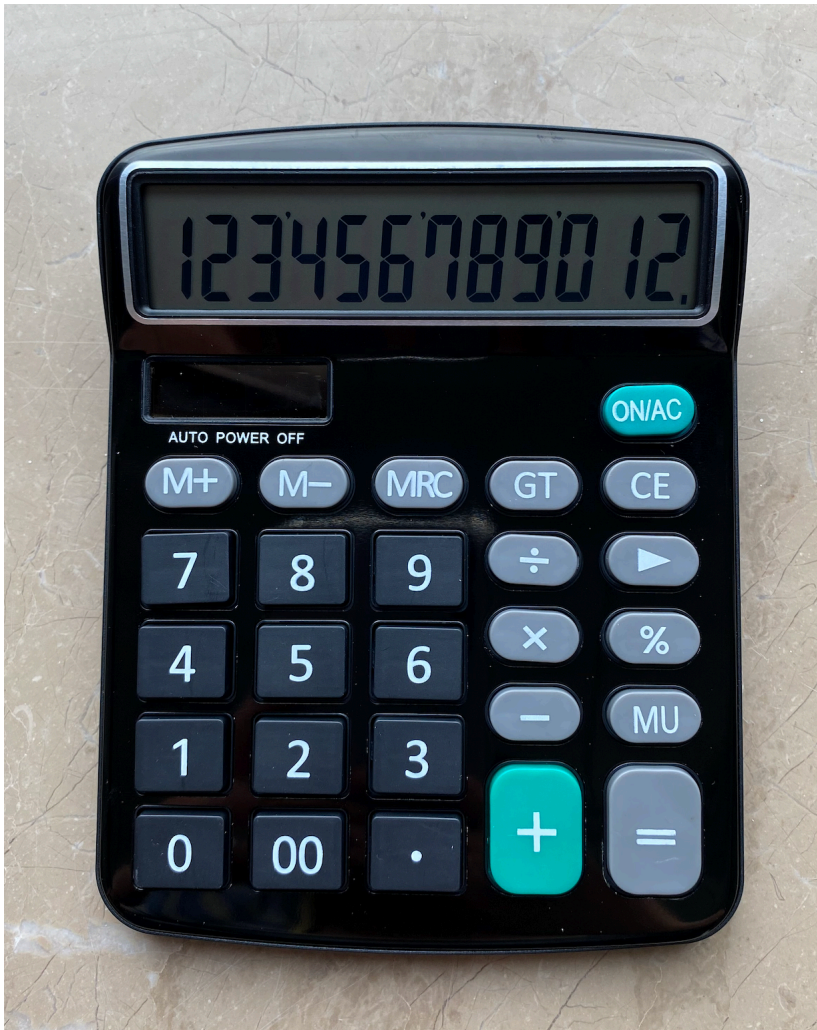

JS-CA1515 12 Digits Desktop Calculator with Aluminium facepanel

12 Digits Desktop Calculator with Aluminium face panel

Rating: Not Rated Yet

Price

[Ask a question about this product](#)

Description

12 Digits Large Desktop Calculator
Nice color aluminium cover

Tilted screen

Larger LCD screen

Dual power: Solar & L1131FX1

Plastic keys

GT, MU, delete, memory function

Large area for logo

Unit Size: 15.3*12*2.6CM

Net weight: 0.12kgs

Material: ABS,aluminium

Power: solar+L1131FX1

Color: silver+black

QTY/INNER CTN: 6PCS

QTY/MASTER CTN: 48PCS

CTN SIZE: 51X40X33CM

G.W.: 9.75KGS

N.W.: 7.00KGS