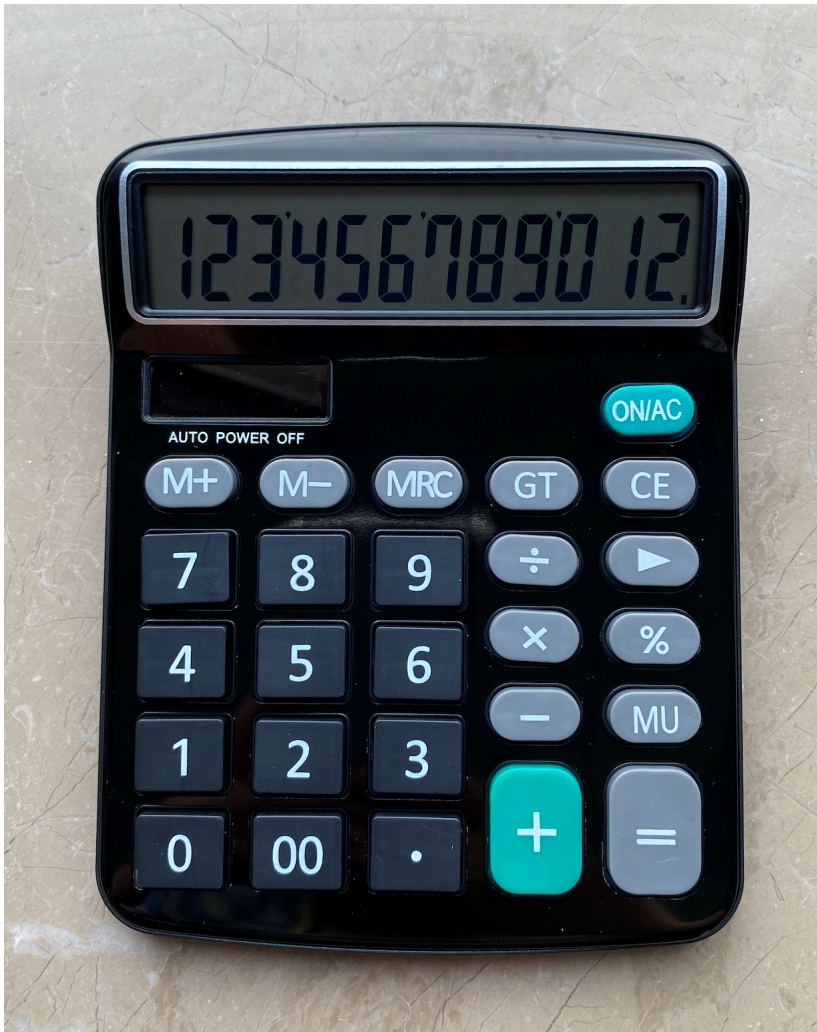

JS-CA1515 12 Digits Desktop Calculator with Aluminium facepanel

12 Digits Desktop Calculator with Aluminium face panel

Rating: Not Rated Yet

Price

[Ask a question about this product](#)

Description

12 Digits Large Desktop Calculator
Nice color aluminium cover

Tilted screen

Larger LCD screen

Dual power: Solar & L1131FX1

Plastic keys

GT, MU, delete, memory function

Large area for logo

Unit Size: 15.3*12*2.6CM

Net weight: 0.12kgs

Material: ABS,aluminium

Power: solar+L1131FX1

Color: silver+black

QTY/INNER CTN: 6PCS

QTY/MASTER CTN: 48PCS

CTN SIZE: 51X40X33CM

G.W.: 9.75KGS

N.W.: 7.00KGS