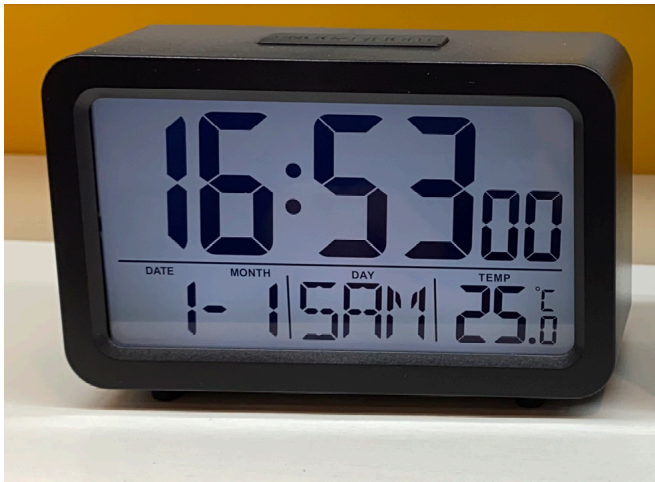

## JS-CL150B Electronic Clock with Calendar and Temperature

Electronic Clock with Calendar and Temperature

Rating: Not Rated Yet

**Price**

[Ask a question about this product](#)

### Description

Time (12/24H) & Calendar  
Month/date or date/month format select  
Alarm & snooze  
Indoor temperature (°C/°F)  
White or Blue back light  
Power supply: 2xAA batteries(exclude)

Size: 10.4x4.2x6.6cm  
Box size: 11.5x5.0x7.5cm  
Packing: white box, 60pcs/ctn  
Meas.: 47.5x26.5x24.5cm