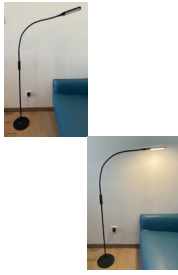

## **JS-L20B Meter Sun Remote Control Touch Switch LED Floor Lamp**

Meter Sun Remote Control Touch Switch LED Floor Lamp

Rating: Not Rated Yet

**Price**

[Ask a question about this product](#)

#### Description

Touch switch, responsive

Five steps dimming color; 3000-6500K color temperature optional

LED light source

long lifespan, more environmentally friendly

Remote control switch; 3 steps dimming, 3 meters wireless control,

Light body can be bent, adjustable lighting angle.

Simple, practical appearance, suitable for a variety of occasions,

Two optional lamp head design available

Rated Voltage: 100-240V/50/60Hz

Output voltage:10V

Rated Current 1000mA CRI:80,

Rated power: 9W

Light Source Power: 60x0.2W(LED),

Luminous(MAX) : 500LM

Color Temperature: 3000-6500K

Remote control Angle: about60°

Distance: about 5m

Box Size 440x255x48mm,