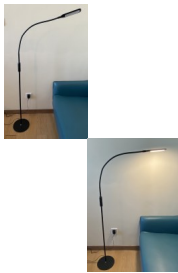

JS-L20B Meter Sun Remote Control Touch Switch LED Floor Lamp

Meter Sun Remote Control Touch Switch LED Floor Lamp

Rating: Not Rated Yet

Price

[Ask a question about this product](#)

Description

Touch switch, responsive

Five steps dimming color; 3000-6500K color temperature optional

LED light source

long lifespan, more environmentally friendly

Remote control switch; 3 steps dimming, 3 meters wireless control,

Light body can be bent, adjustable lighting angle.

Simple, practical appearance, suitable for a variety of occasions,

Two optional lamp head design available

Rated Voltage: 100-240V/50/60Hz

Output voltage:10V

Rated Current 1000mA CRI:80,

Rated power: 9W

Light Source Power: 60x0.2W(LED),

Luminous(MAX) : 500LM

Color Temperature: 3000-6500K

Remote control Angle: about60°

Distance: about 5m

Box Size 440x255x48mm,

N.W/G.W 2.5Kg/3.3Kg,

Packaging qty: 5PCS,

Gross Weigh/CTN: 18Kg,