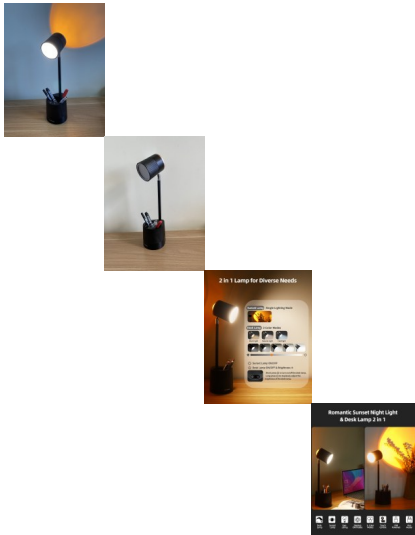

JS-L615 LED Table Lamp with Rainbow light / sunset projector light & Penholder

LED Table Lamp with Rainbow light / sunset projector light & Penholder

Rating: Not Rated Yet

Price

[Ask a question about this product](#)

Description

1. Touch sensor switch
2. Stepless dimming brightness
3. CCT color temperature adjustable
4. With sunset projector light.
5. With Pen container.
6. Built-in Lithium battery 1200mAh

Materials: ABS+METAL

Size: 132x98x395MM

Power: 5W±10%

Type of LED: SMD5730

Number of LEDs: 20pcs*0.5W

CRI: ?80

Color temperature : 2700-6500K

Brightness/Lumen: 180LM±10%

Input: MIC5V/1A