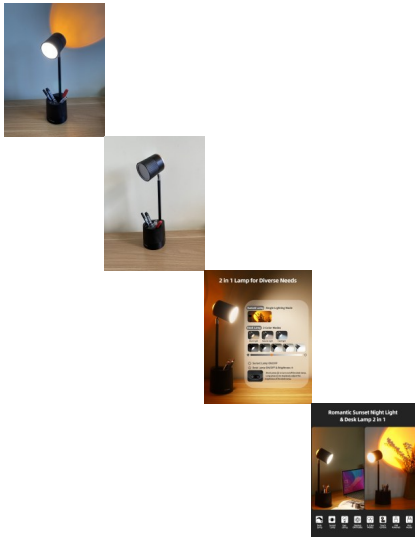

JS-L615 LED Table Lamp with Rainbow light / sunset projector light & Penholder

LED Table Lamp with Rainbow light / sunset projector light & Penholder

Rating: Not Rated Yet

Price

[Ask a question about this product](#)

Description

1. Touch sensor switch
2. Stepless dimming brightness
3. CCT color temperature adjustable
4. With sunset projector light.
5. With Pen container.
6. Built-in Lithium battery 1200mAh

Materials: ABS+METAL

Size: 132x98x395MM

Power: 5W±10%

Type of LED: SMD5730

Number of LEDs: 20pcs*0.5W

CRI: ?80

Color temperature : 2700-6500K

Brightness/Lumen: 180LM±10%

Input: MIC5V/1A