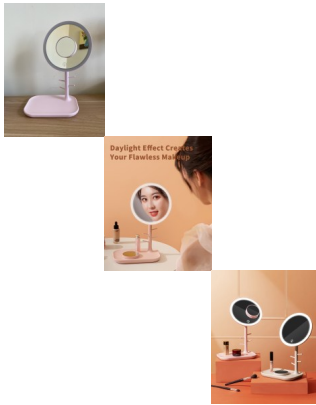

JS-L68 LED Makeup Mirror with Jewelry Holder

LED Makeup Mirror with Jewelry Holder

Rating: Not Rated Yet

Price

[Ask a question about this product](#)

Description

1. Touch sensor switch
2. Stepless dimming brightness
3. With a magnifying glass

Materials?ABS+Glass

Size? 162x162x282MM

Power? 4W±10%

Type of LED?SMD2835

Number of LED: 30PCS*0.2W

CRI:780

Color temperature: 4000K

Input: MIC5V/1A

Battery: 1800mAh

Accessory: USB Charging cable, User manual

Small Mirror not included

10PCS/CTN

CTN SIZE: 495*415*360 mm

MOQ: 2000pcs