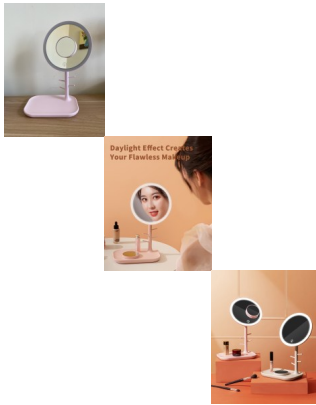

## JS-L68 LED Makeup Mirror with Jewelry Holder

LED Makeup Mirror with Jewelry Holder

Rating: Not Rated Yet

**Price**

[Ask a question about this product](#)

#### Description

1. Touch sensor switch
2. Stepless dimming brightness
3. With a magnifying glass

Materials?ABS+Glass

Size? 162x162x282MM

Power? 4W±10%

Type of LED?SMD2835

Number of LED: 30PCS\*0.2W

CRI:780

Color temperature: 4000K

Input: MIC5V/1A

Battery: 1800mAh

Accessory: USB Charging cable, User manual

**\*Small Mirror not included\***

10PCS/CTN

CTN SIZE: 495\*415\*360 mm

MOQ: 2000pcs