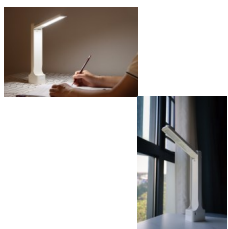

## JS-L680 Foldable Desk Lamp with Time display, include lithium battery

Foldable Desk Lamp with Time display, include lithium battery

Rating: Not Rated Yet

**Price**

[Ask a question about this product](#)

### Description

12/24 hour time display

Power saving mode

3 modes of color temperatures

Stepless dimming  
Portable handle design  
Built in lithium battery

Rated power: 4W  
USB input: 5V 1A  
Color rendering Index: >=90Ra  
Color temperature: 3000K/4000K/5000K  
Explicit index: >=80Ra  
Material: ABS+PS  
Battery capacity: 2000mAh  
Color: White