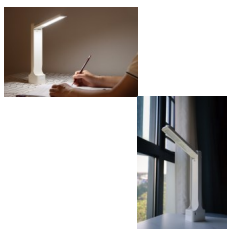

## JS-L680 Foldable Desk Lamp with Time display, include lithium battery

Foldable Desk Lamp with Time display, include lithium battery

Rating: Not Rated Yet  
**Price**

[Ask a question about this product](#)

### Description

12/24 hour time display  
Power saving mode  
3 modes of color temperatures

Stepless dimming  
Portable handle design  
Built in lithium battery

Rated power: 4W  
USB input: 5V 1A  
Color rendering Index: >=90Ra  
Color temperature: 3000K/4000K/5000K  
Explicit index: >=80Ra  
Material: ABS+PS  
Battery capacity: 2000mAh  
Color: White