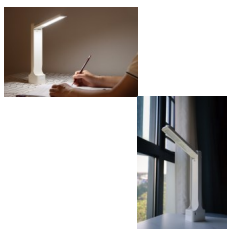

JS-L680 Foldable Desk Lamp with Time display, include lithium battery

Foldable Desk Lamp with Time display, include lithium battery

Rating: Not Rated Yet
Price

[Ask a question about this product](#)

Description

12/24 hour time display
Power saving mode
3 modes of color temperatures

Stepless dimming
Portable handle design
Built in lithium battery

Rated power: 4W
USB input: 5V 1A
Color rendering Index: >=90Ra
Color temperature: 3000K/4000K/5000K
Explicit index: >=80Ra
Material: ABS+PS
Battery capacity: 2000mAh
Color: White