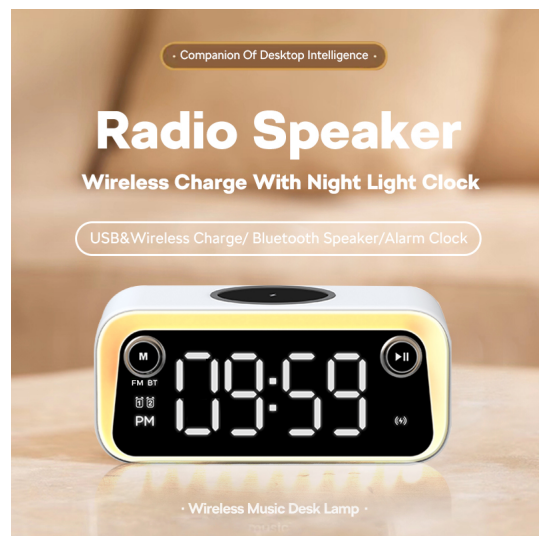

Model No: JS-F1 USB & Wireless Charge Radio Speaker with Night Light Alarm Clock

USB & Wireless Charge Radio Speaker with Night Light Alarm Clock

Rating: Not Rated Yet
Price

[Ask a question about this product](#)

Description

Model No., JS-F1

Portable Speaker For Home, Office, Outdoor
BT 5.0, Loud Stereo, Deep Bass

Automatic Search For FM Radio Channels
Automatic Synchronization Of Phone Time
Big Screen Display Time
Dual Alarm Clocks & Snooze Mode
Charge Your Devices By Wireless & USB
Night Light By One Touch

Input: 5V/2A 9V/2A (support QC+PD)
Wireless Charge Power: 15W (max)
USB Charge Power: 5W
Bluetooth Version: 5.0
Speaker Power: 5W
Night Light Power: 1.5W
Battery: 1200mAh

Packing: 1pc with color box, 40pcs/Carton.
Carton Size: 54*38*40CM
G.W.: 20Kg